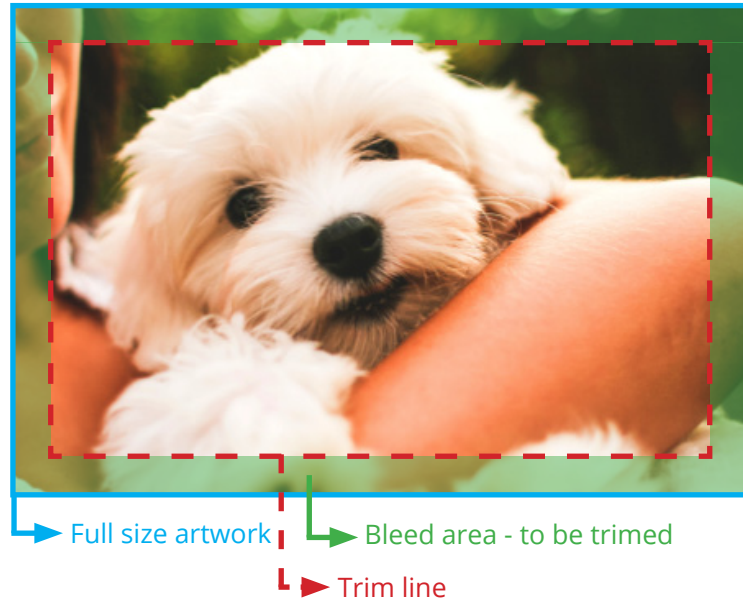

XL Deluxe banner template

- Graphic dimensions: 1000mm (width) x 2200mm (height)
- Bleed:
 - Top 20mm
 - Bottom 50mm
 - Left and Right 10mm
- Artboard: 1020mm (width) x 2270mm (height)

All images must be 300 dpi @ document size.

All fonts must be outlined.

What is bleed?

Bleed Top 20mm

Graphic dimensions
1000mm (width) x 2200mm (height)

Bleed Left and Right 10mm

Bleed Bottom 50mm